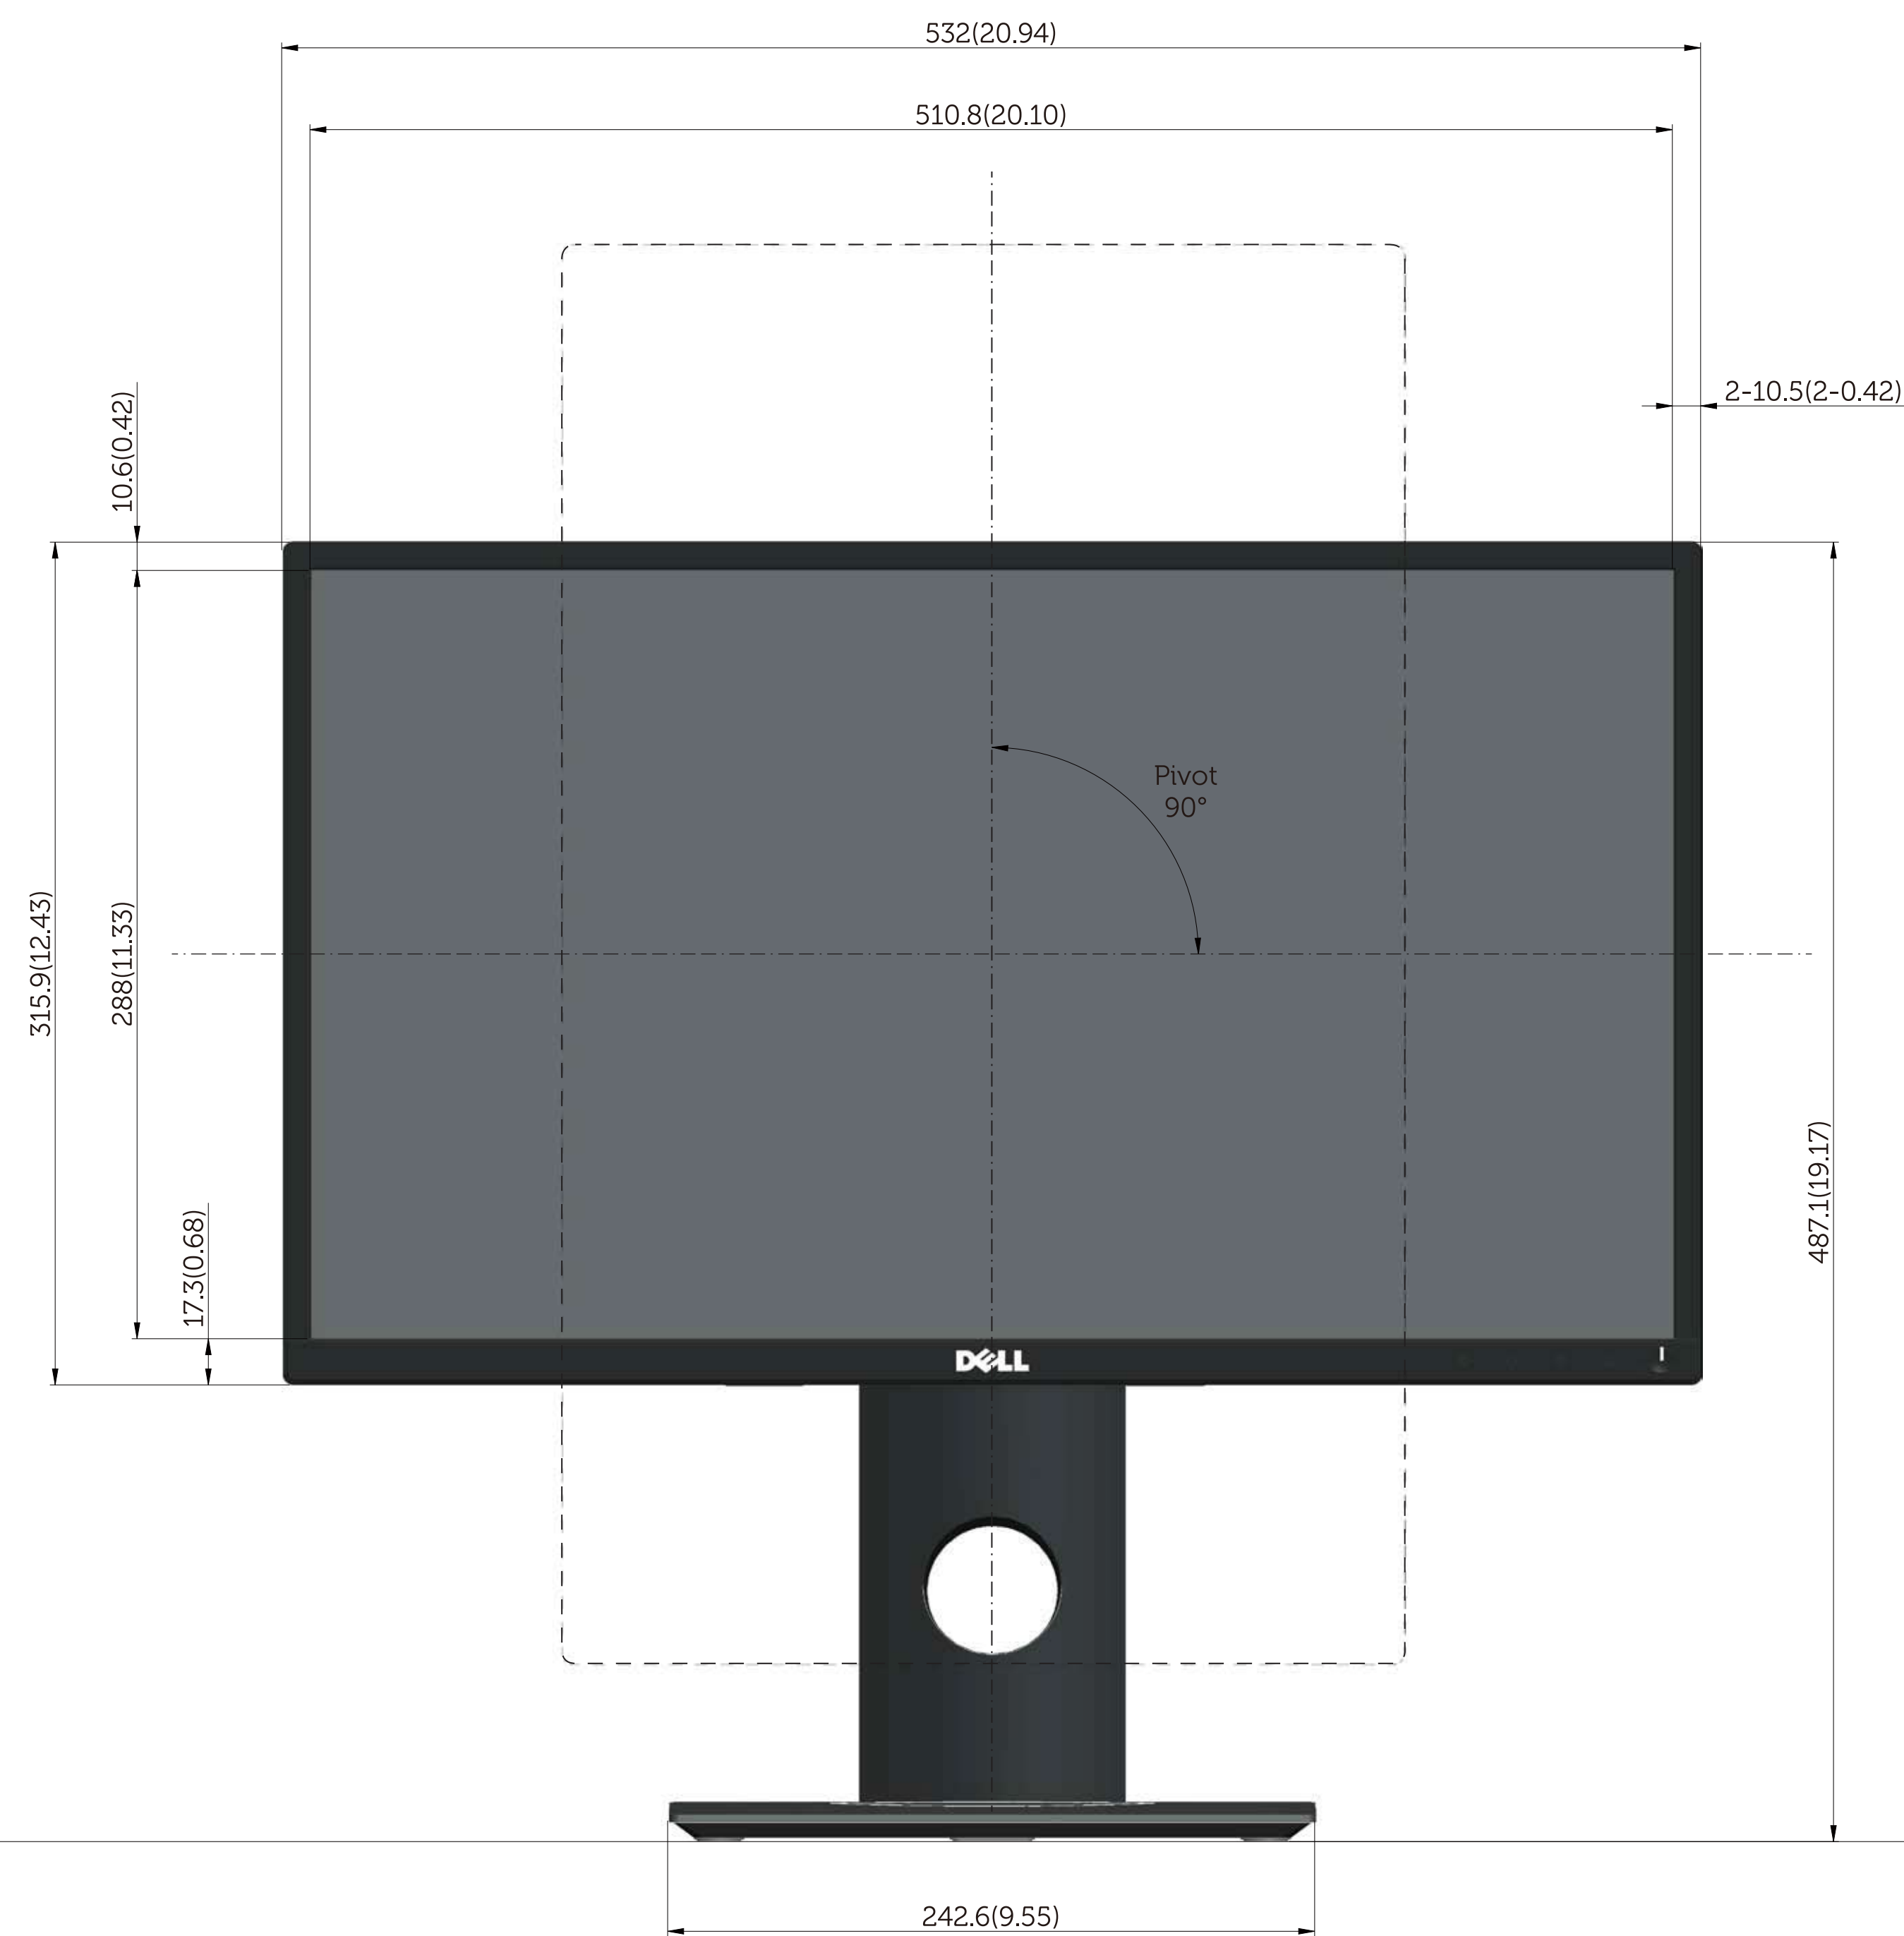

SP2318H Outline Dimension

Nominal Dimension
Unit: mm(inch)

SP2418H Outline Dimension

Nominal Dimension
Unit: mm(inch)