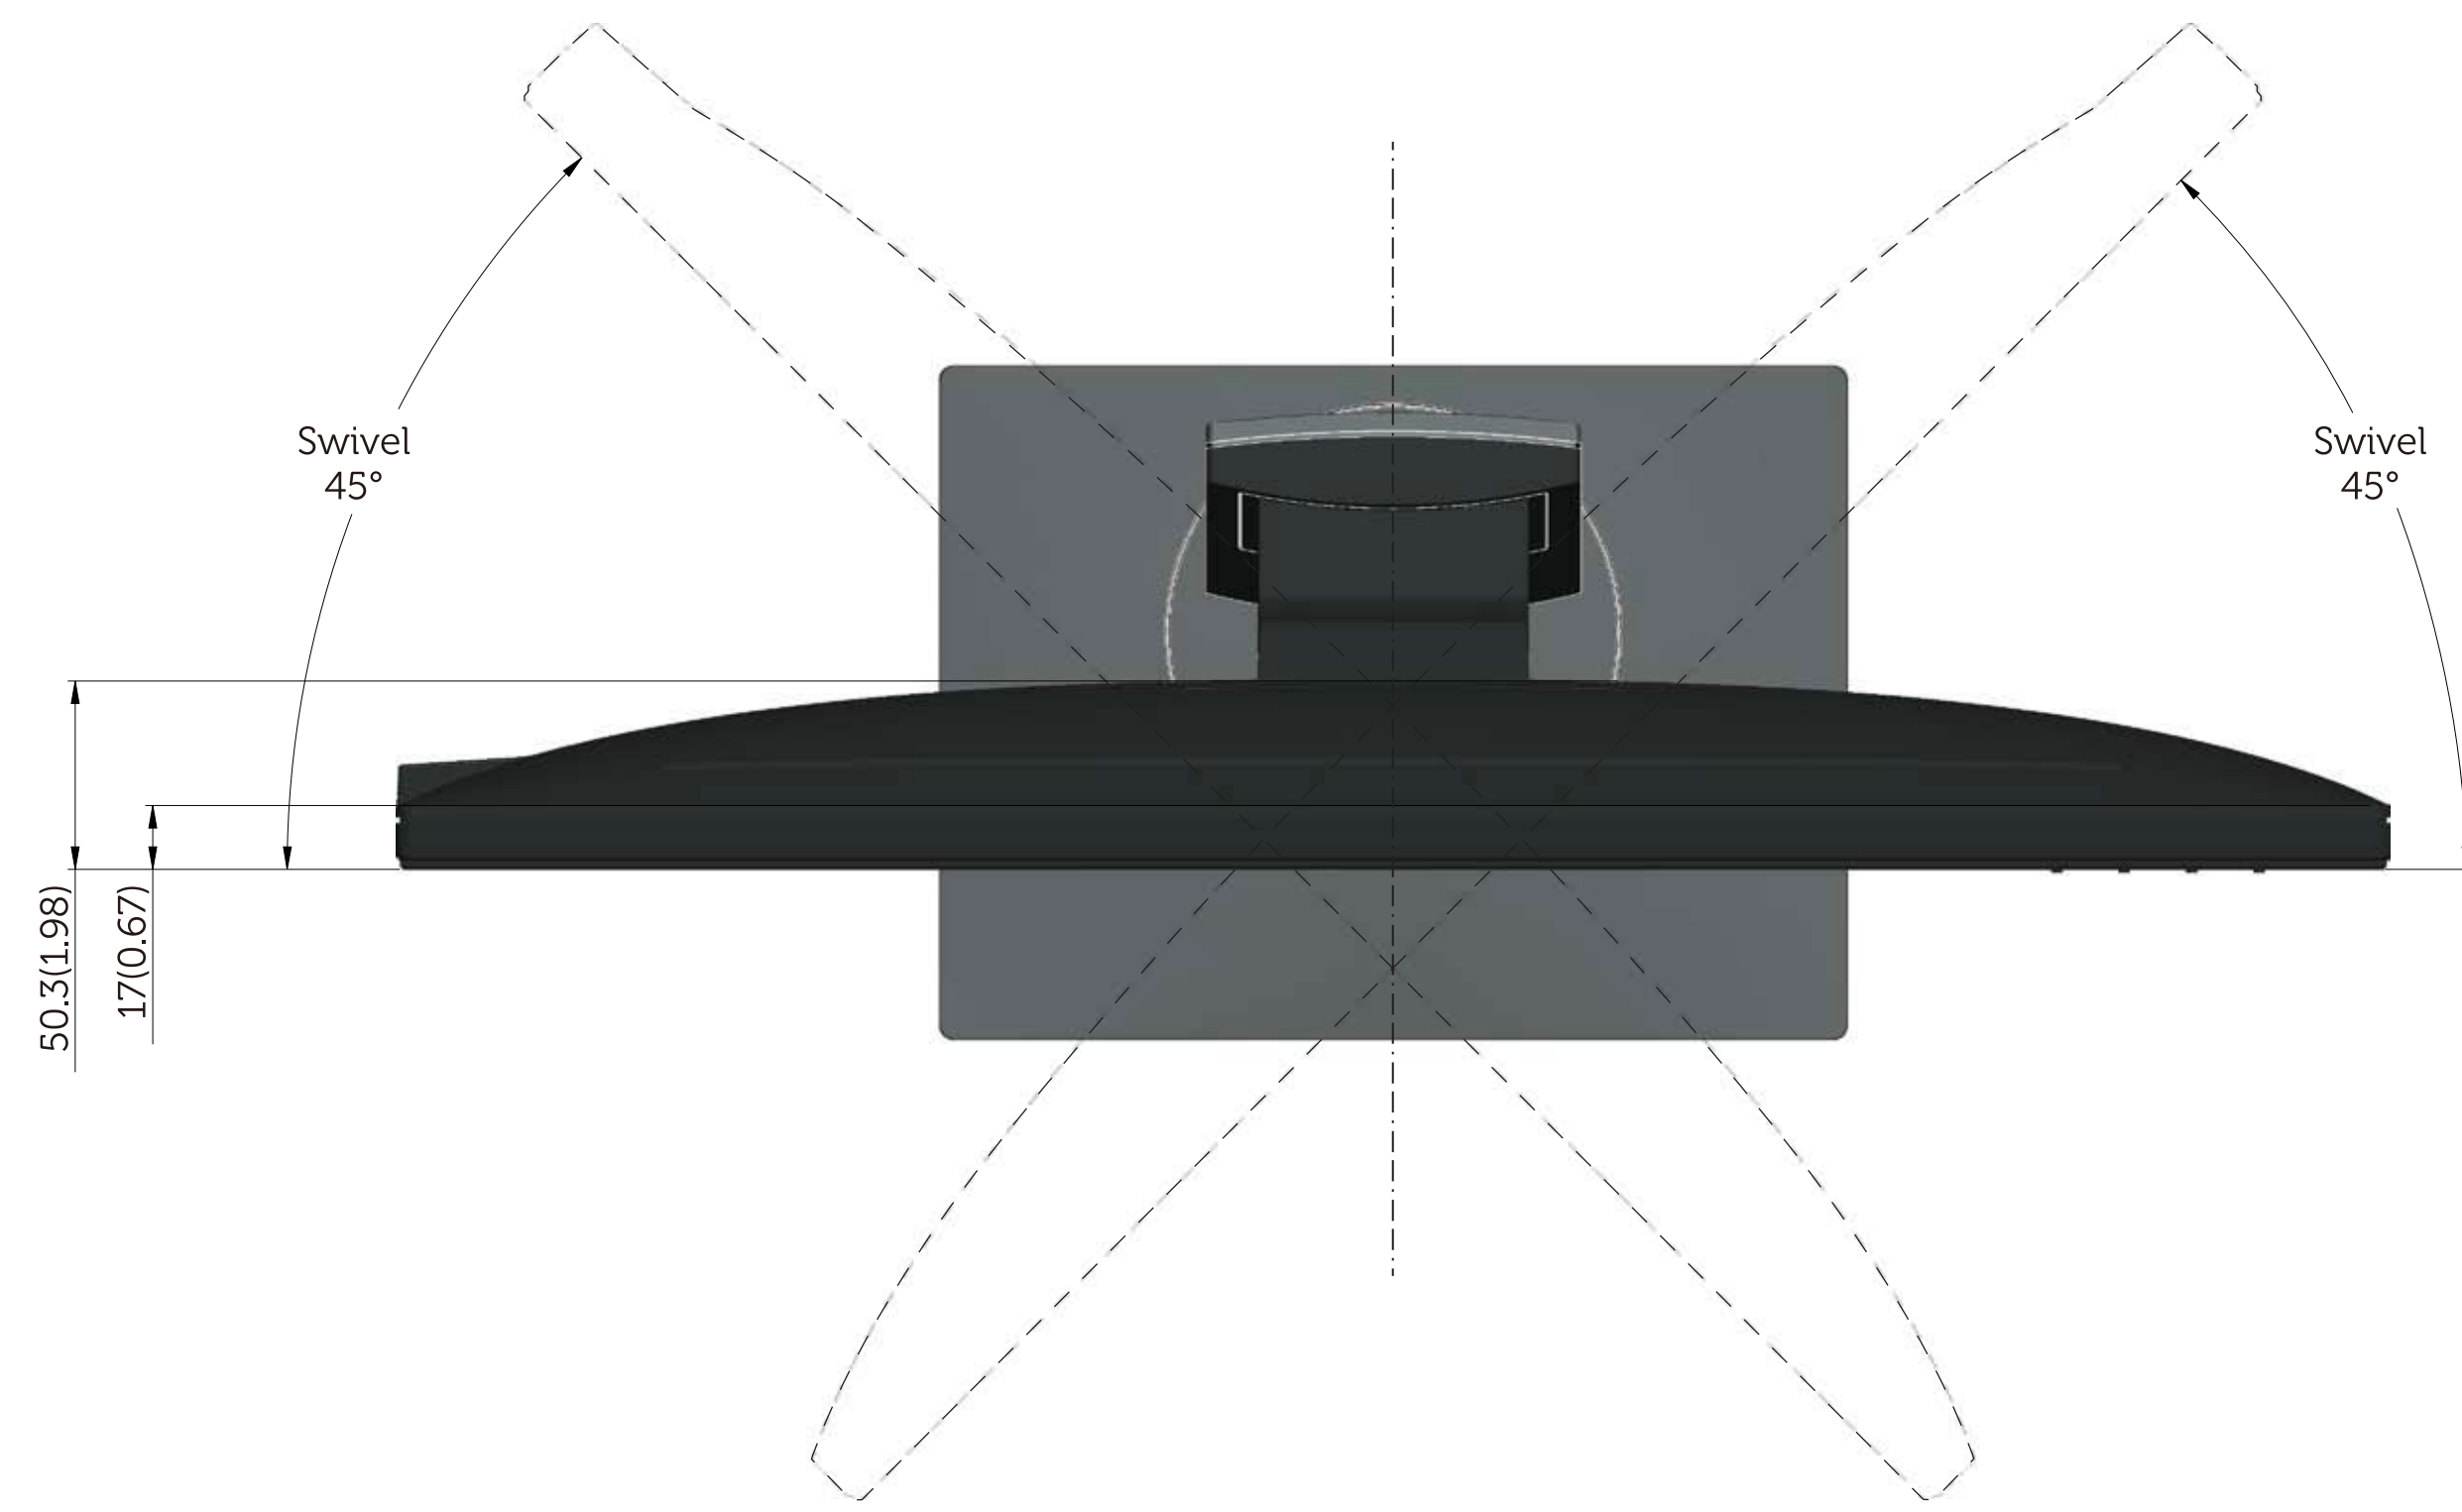

SP2318H Outline Dimension

Nominal Dimension
Unit: mm(inch)

SP2418H Outline Dimension

Nominal Dimension
Unit: mm(inch)